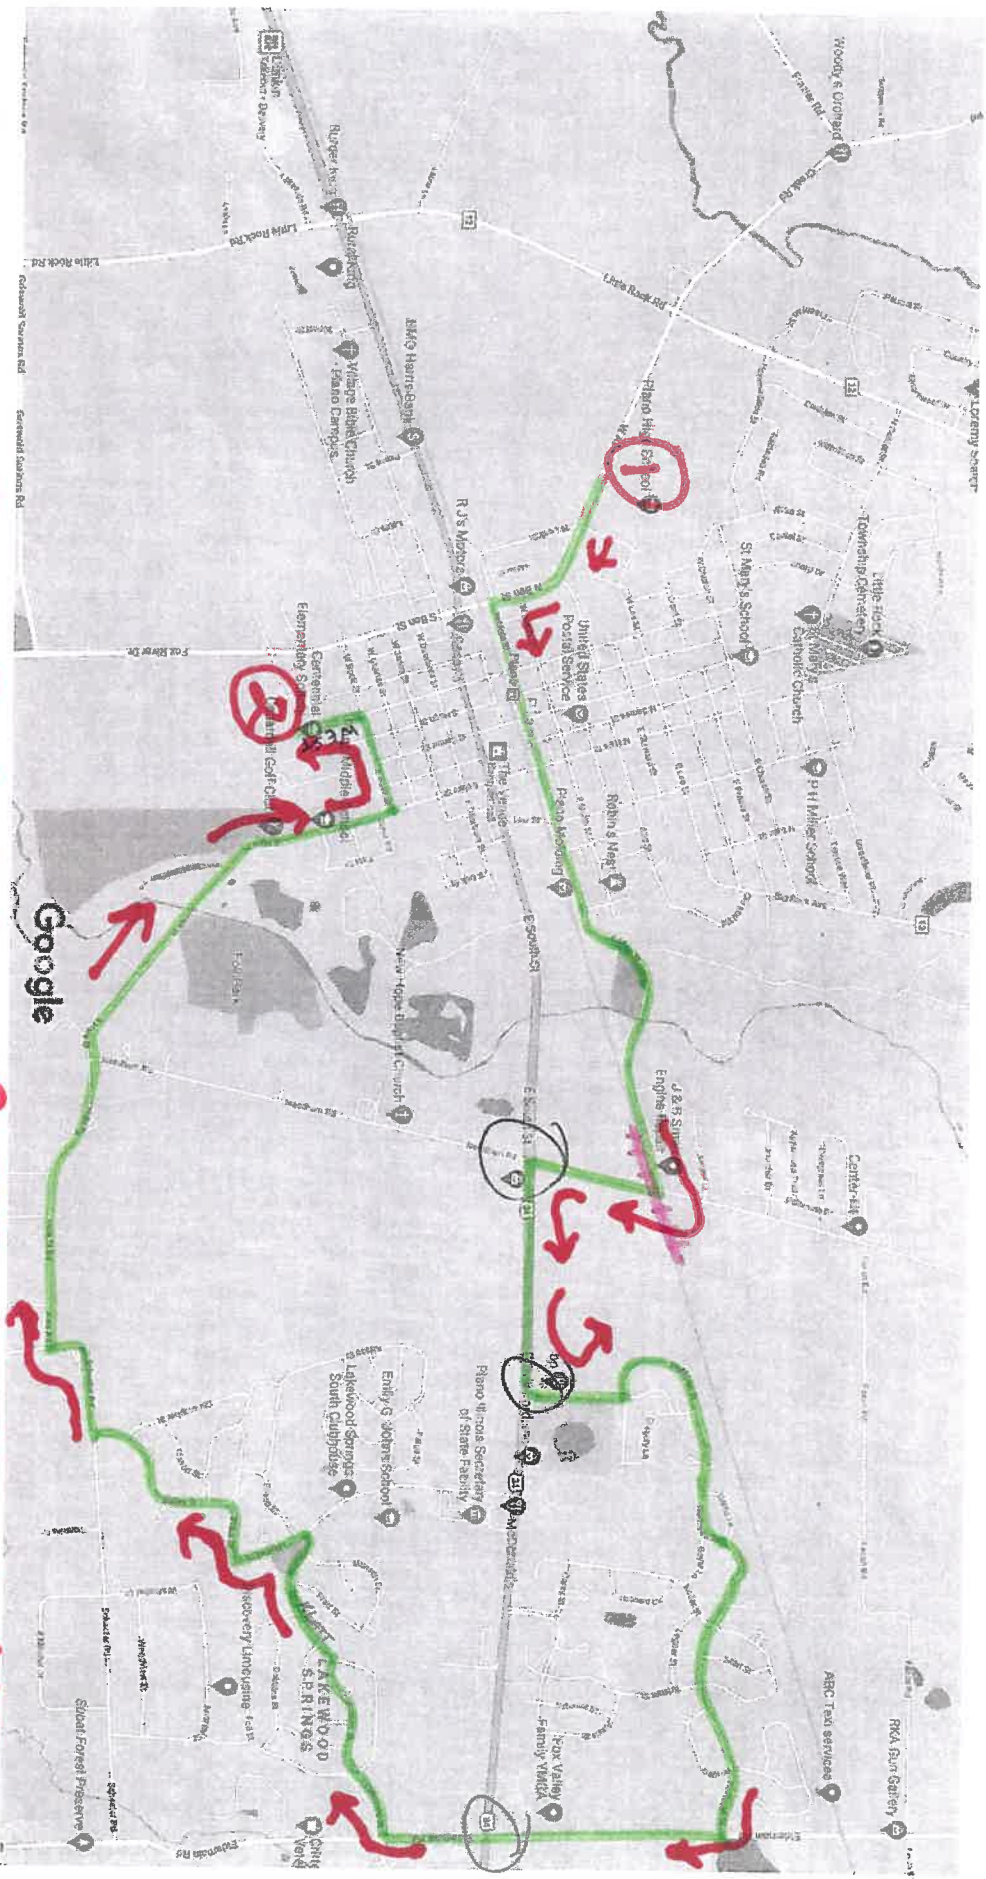

2 Google Maps

- ① Start at Plano High School @ 5:30 - 704th Ave
- ② End at Centennial School - 800 S. West St.