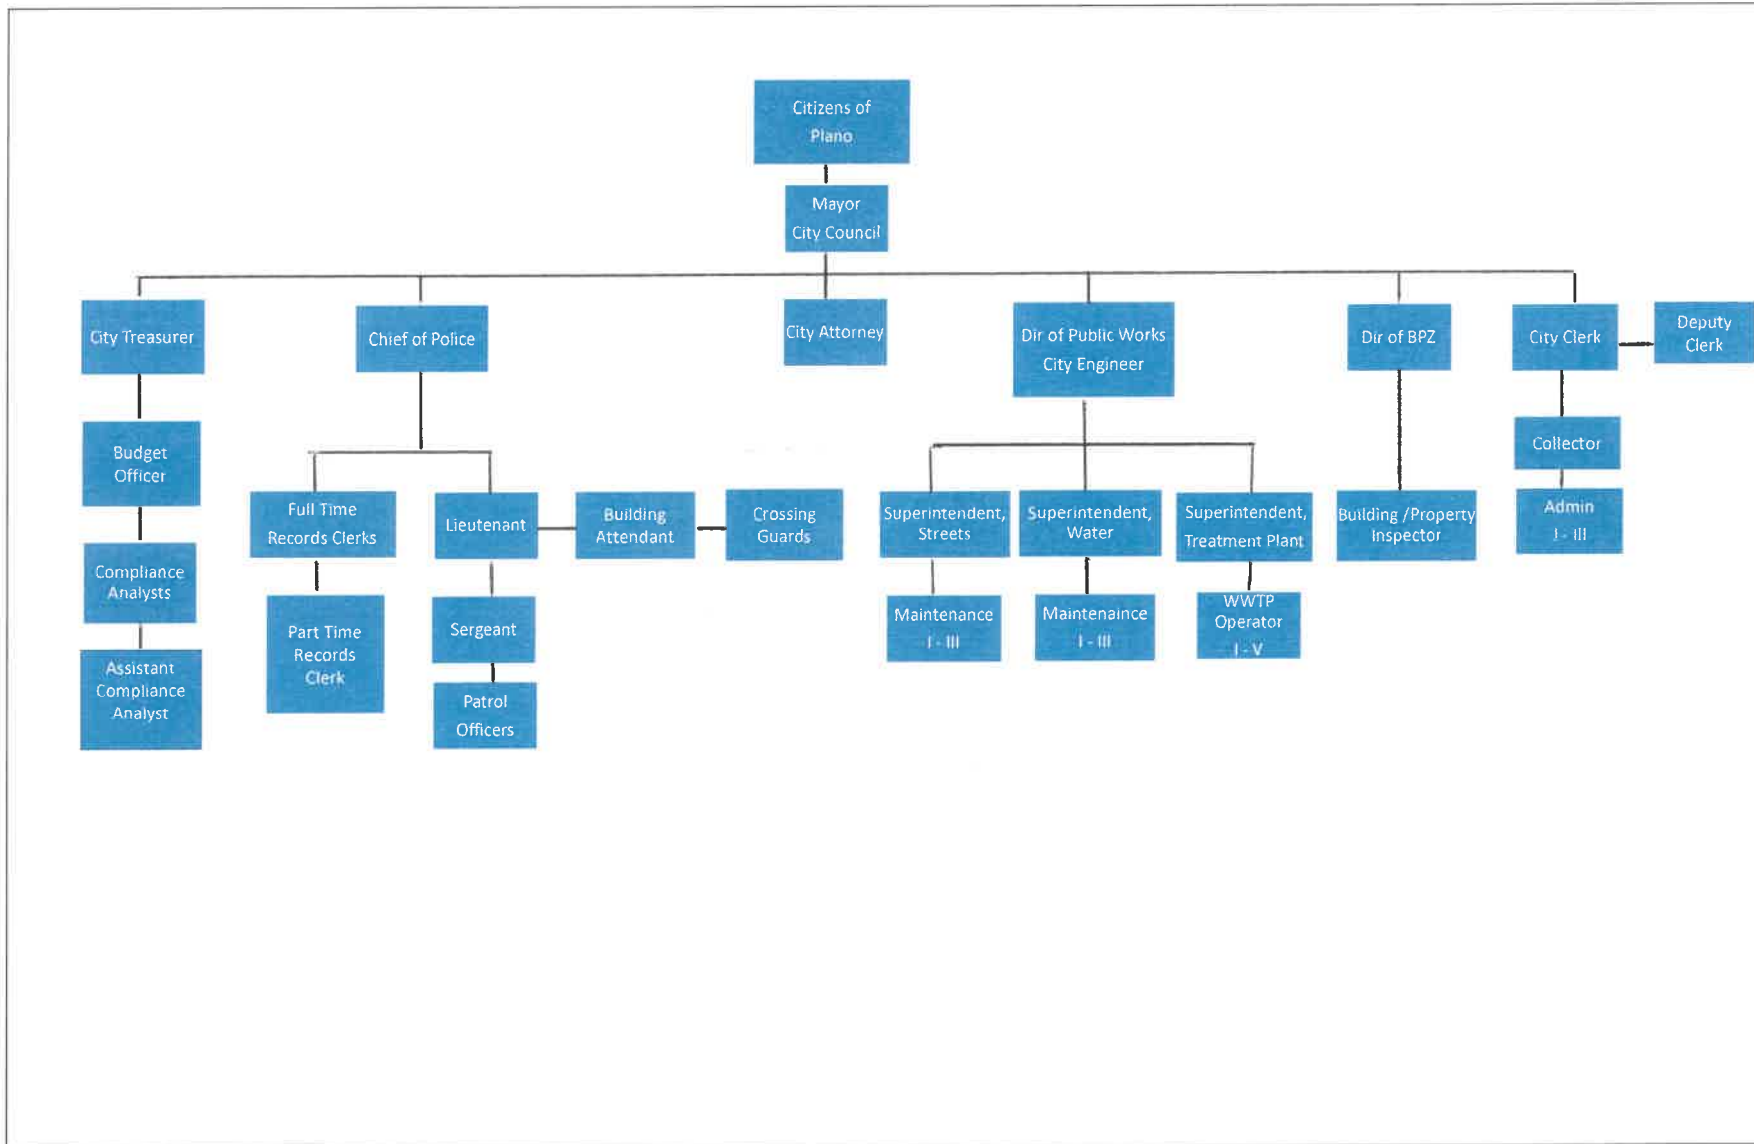

# CITY OF PLANO Organizational Chart

FY '20

Approved 3-25-19