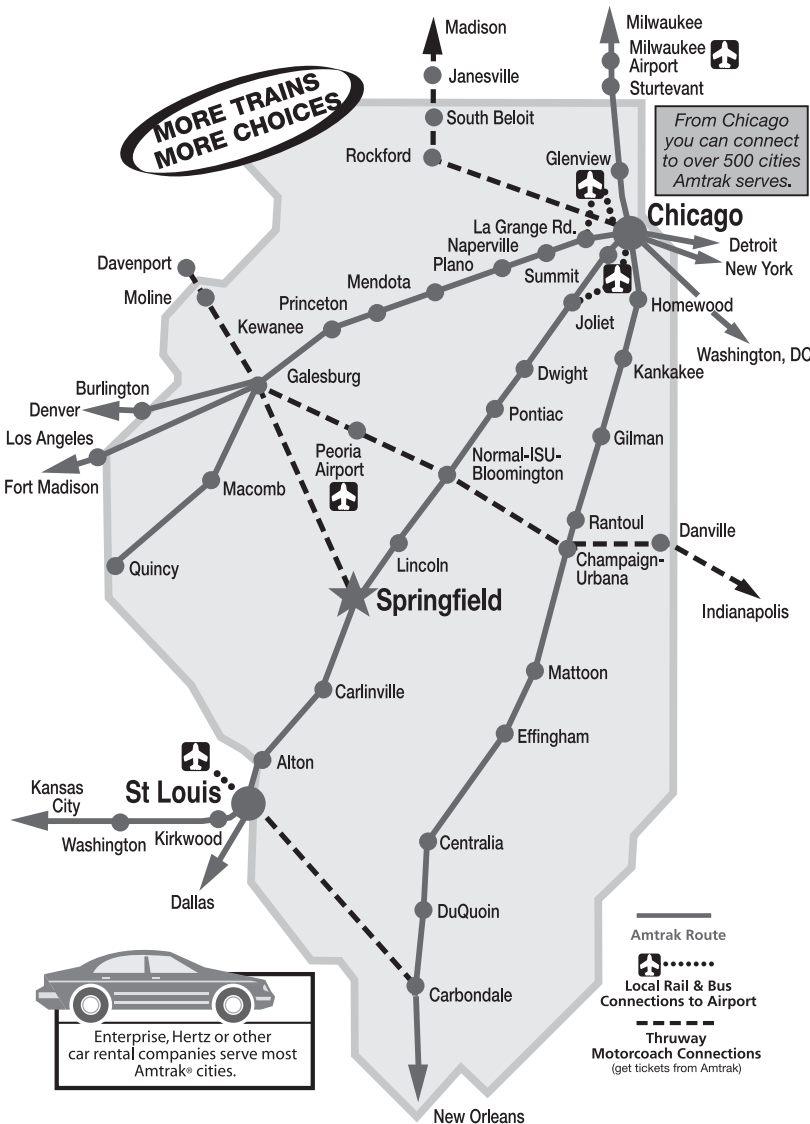

$$ SAVE GAS $$

Travel Amtrak® for Business or Pleasure to 30 Illinois Cities

ILLINOIS
MILE AFTER MAGNIFICENT MILE

Illinois Tourist Information:
1-800-2CONNECT
or www.enjoyillinois.com

Illinois Amtrak Information, Facts & Special Offers:
www.dot.il.gov/amtrak/amtrak.asp

AMTRAK® DISCOUNTS

- Kids • 10-Ride Tickets • Seniors
- Student & Veteran Advantage Members
- Group and Convention Travel

Illinois Amtrak® Fares

Each way to Chicago ..... Starting at

Carbondale	$32
Champaign	$13
Macomb	$19
Milwaukee	$22
Normal-Bloomington	$12
Quincy	$25
Springfield	$18
St. Louis, MO	$23

TRAVEL MIDWEEK FOR BEST PRICES.

Amtrak.com • 1-800-USA-RAIL

CHICAGO – MILWAUKEE

	329	331	333	335	337	339	341
CHICAGO	Mo-Sa	Daily	Daily	Daily	Daily	Daily	Daily
GLENVIEW, IL	6:00A	8:25A	10:20A	1:05P	3:15P	5:08P	8:05P
STURTEVANT (RACINE), WI	6:22A	8:47A	10:42A	1:27P	3:37P	5:32P	8:27P
MILWAUKEE AIRPORT	7:00A	9:25A	11:20A	2:05P	4:15P	6:14P	9:05P
MILWAUKEE	7:14A	9:39A	11:34A	2:19P	4:29P	6:28P	9:19P
	7:29A	9:54A	11:49A	2:34P	4:44P	6:45P	9:34P

MILWAUKEE – CHICAGO

	330	332	334	336	338	340	342
MILWAUKEE	Mo-Sa	Daily	Daily	Daily	Daily	Daily	Daily
MILWAUKEE AIRPORT	6:15A	8:00A	11:00A	1:00P	3:00P	5:45P	7:30P
STURTEVANT (RACINE), WI	6:26A	8:10A	11:10A	1:10P	3:10P	5:55P	7:40P
GLENVIEW, IL	6:43A	8:23A	11:23A	1:23P	3:23P	6:08P	7:53P
CHICAGO	7:25A	9:01A	12:01P	2:01P	4:01P	6:46P	8:31P
	7:57A	9:29A	12:29P	2:29P	4:29P	7:14P	8:59P

Fares, schedules, routes and other information subject to change without notice. Amtrak is a registered service mark of the National Railroad Passenger Corporation.